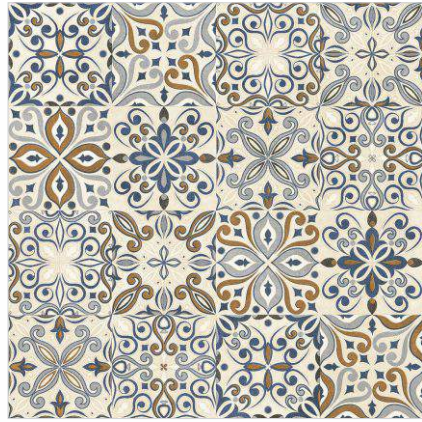

EXOTICA
tile & sanitaryware

Prime Mo Mainz Lorento
Faces : 4

Prime Mo Rivalta Brown

Prime Mo Rivalta Blue

Prime Athena Grey

Prime Athena Pearl

Prime Turquoise

PRIME ATHENA PEARL