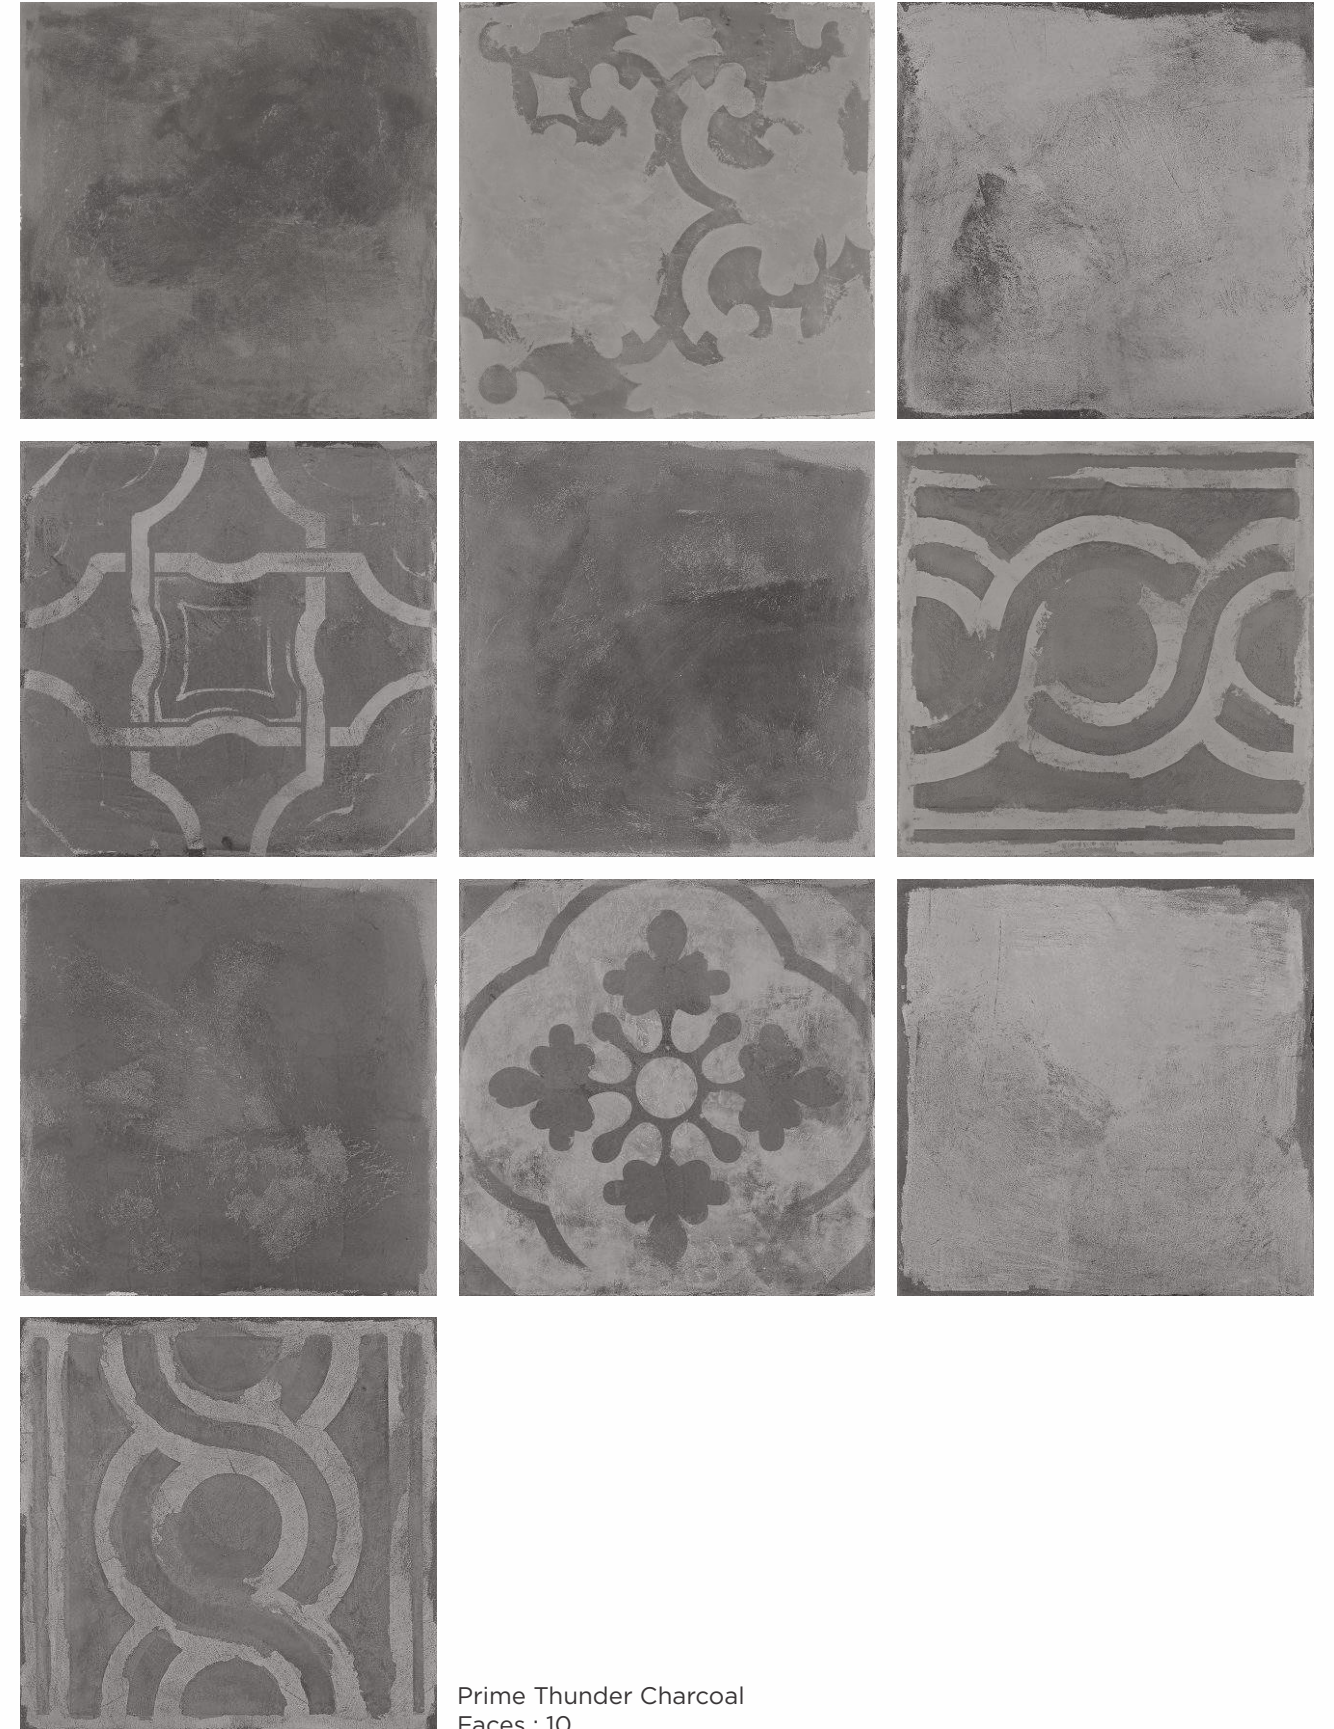

Maintenance
Free

Eco
Friendly

Chemical
Resistant

EXOTICA[®]
tile & sanitaryware

Prime Thunder Moca
Faces : 10

Prime Thunder Charcoal
Faces : 10

Rustic Finish

600x600mm