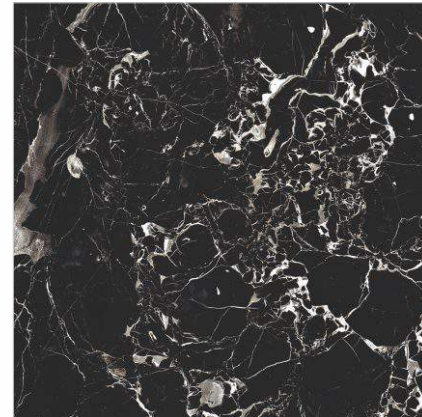

Prime Roxy Nero
Faces : 6