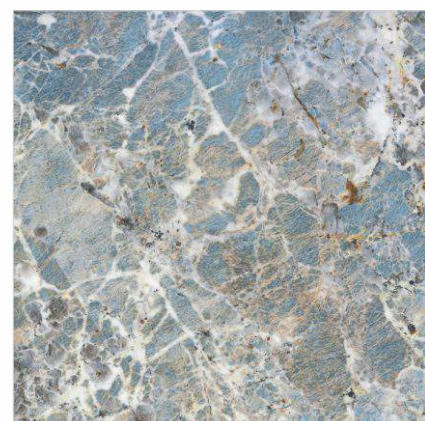

Eco
Friendly

Chemical
Resistant

EXOTICA
tile & sanitaryware

Prime Dyna Classic Pearl
Faces : 4

Prime Daino Beige
Faces : 4

Prime Serbia Grey
Faces : 8

Prime Dyna Crema
Faces : 4

Prime Daino Grey
Faces : 4