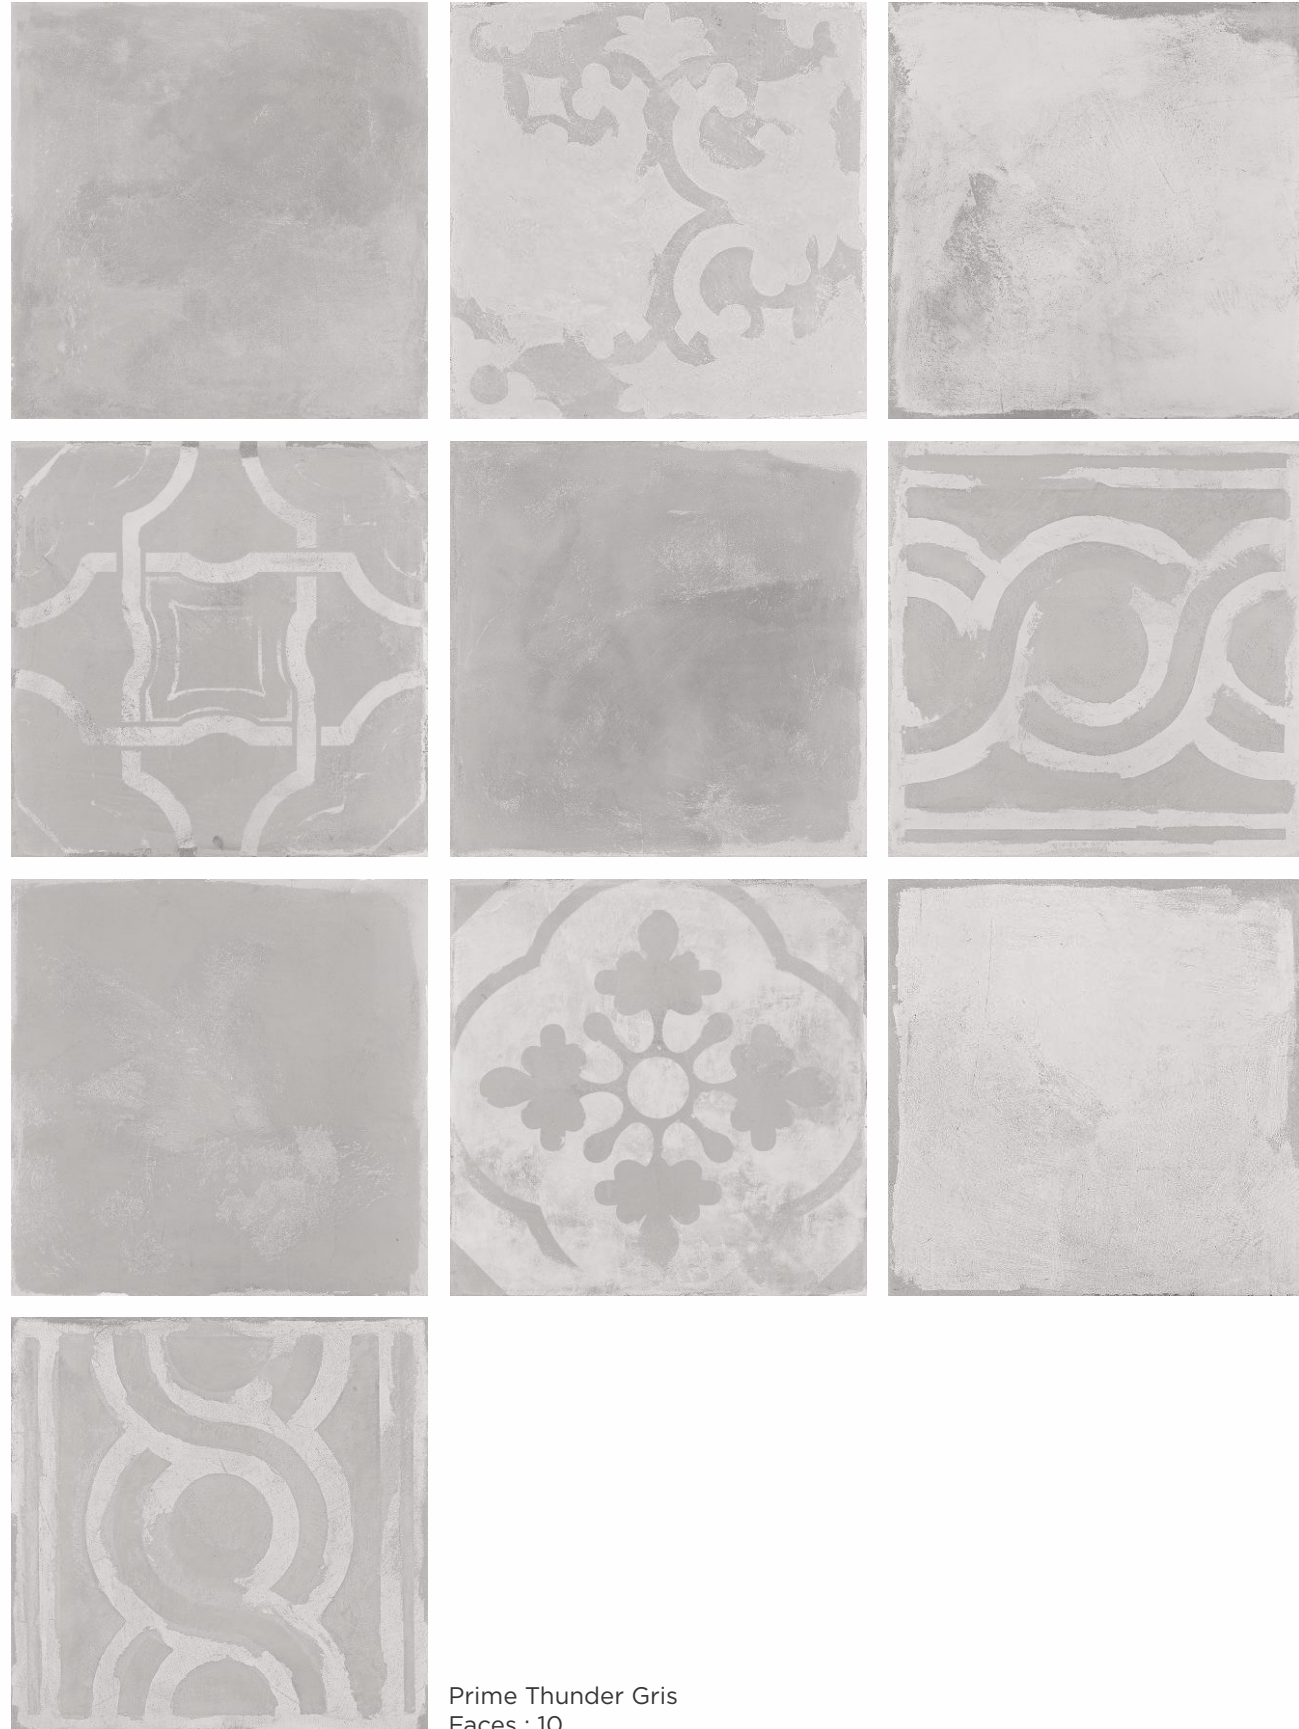

Rustic Finish

600x600mm

**GVT
PGVT**
COLLECTION

High
Strength

Maintenance
Free

Eco
Friendly

Chemical
Resistant

EXOTICA
tile & sanitaryware

Prime Thunder Gris
Faces : 10