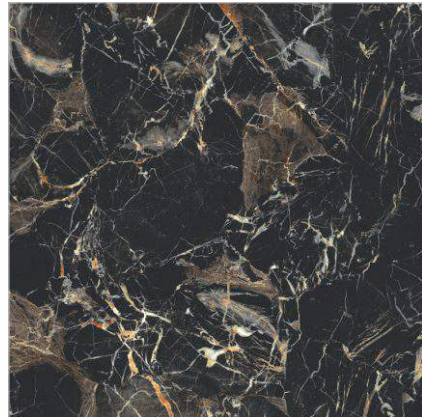

Maintenance
Free

Eco
Friendly

Chemical
Resistant

EXOTICA
tile & sanitaryware

Prime Emprador Brown
Faces : 4

Prime Haritage Noce
Faces : 4

Prime Scarlet Coffee
Faces : 4

Prime Mercury Negro
Faces : 4