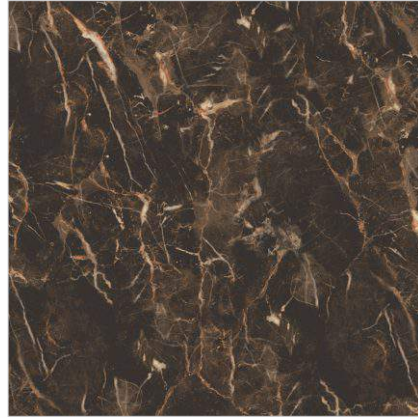

Maintenance
Free

Eco
Friendly

Chemical
Resistant

EXOTICA
tile & sanitaryware

Prime Emprador Brown
Faces : 4

Prime Haritage Noce
Faces : 4

Prime Scarlet Coffee
Faces : 4

Prime Mercury Negro
Faces : 4